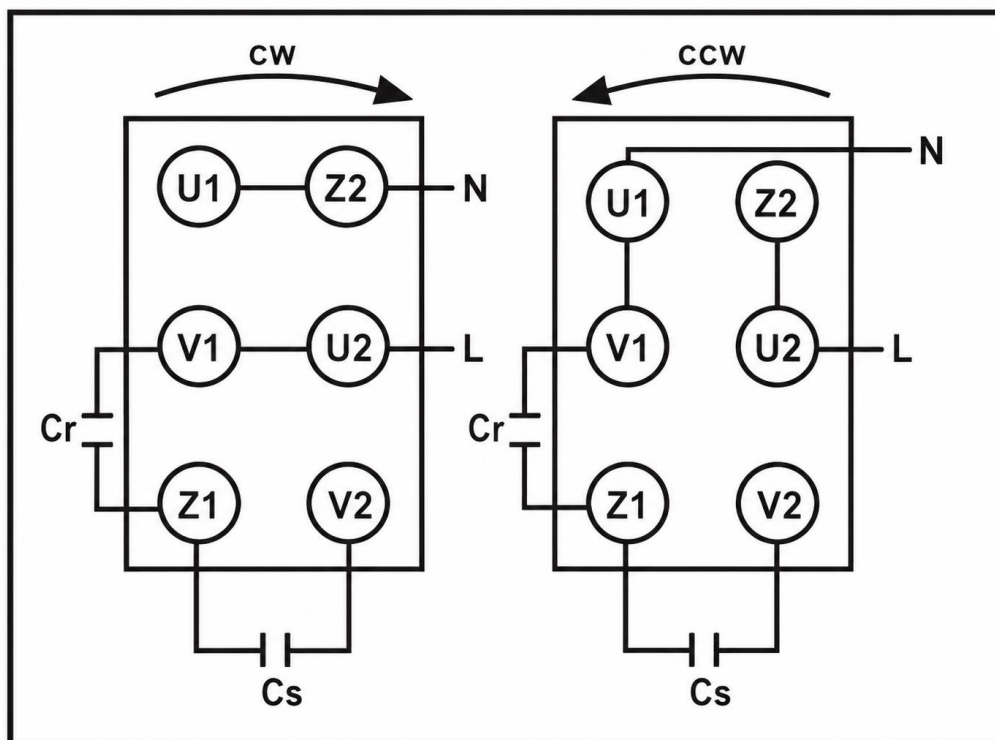

DATA SHEET – DIMENSIONS

14772: PVC TERMINAL BOX FOR ELECTRIC MOTOR

Material: PVC

Protection: IP68